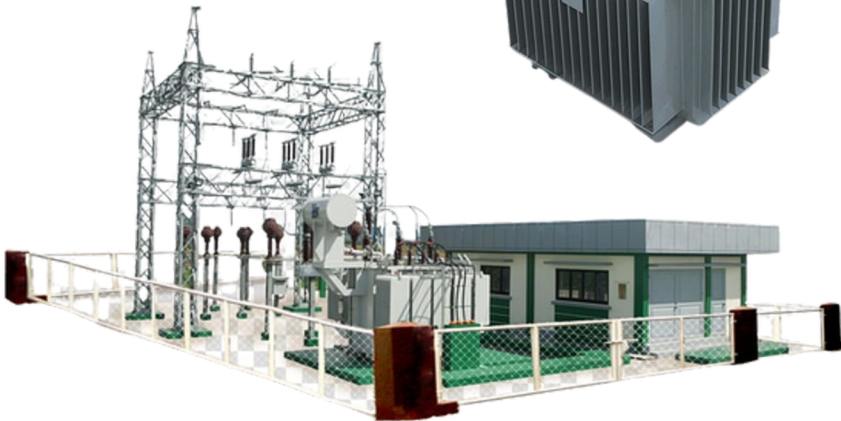

INDUSTRIES

- Electrical Utilities
- Power Distribution & Transmission
- Substations & Switchyards
- Renewable Energy Facilities
- Industrial Power Systems
- Municipal & Cooperative Utilities